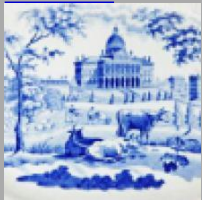

Landscapes and Waterscapes

[View All](#)