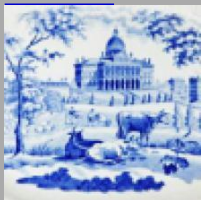

[enlarge \[+\]](#)

Ladle with handle painted in a dark blue ground.

Shape Type

Dinner & Dessert Wares

Pattern Type

Landscapes and Waterscapes

Date

1820-1846

Dimensions

- Length: 6.75 in (17.15 cm)

Maker

Enoch Wood & Sons

Description:

An earthenware ladle printed in blue. This scene was also printed on a 7 inch ladle with a molded and painted handle and an 8 inch ladle with a molded rope handle (examples shown below). The unidentified view features sheep and trees.

[BACK TO CATALOG INDEX](#)

Printing in a single color on earthenware and stoneware 1820-1850

[View All](#)

Landscapes and Waterscapes

[View All](#)

Grapevine Border - Enoch Wood & Sons

[View All](#)

Examples by Maker