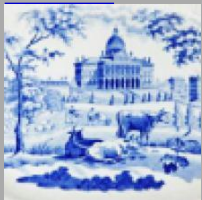

Date

1820-1846

Dimensions

- Diameter: 10.25 in (26.04 cm)
- Height: 1.75 in (4.45 cm)

Maker

Enoch Wood & Sons

Maker's Mark:

Printed

[enlarge](#) [+]

Maker's Mark:

Impressed

[enlarge](#) [+]

Description:

An earthenware soup plate printed in blue with the named view Thrybergh, Yorkshire. Printed title mark and impressed maker's mark.

[BACK TO CATALOG INDEX](#)

Printing in a single color on earthenware and stoneware 1820-1850

[View All](#)

Landscapes and Waterscapes

[View All](#)

Grapevine Border - Enoch Wood & Sons

[View All](#)

Examples by Maker

[View All](#)