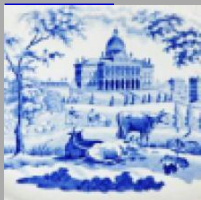

Shape Type

Dinner & Dessert Wares

Pattern Type

Landscapes and Waterscapes

Date

1820-1846

Dimensions

- Height: 3.00 in (7.62 cm)
- Length: 5.75 in (14.61 cm)
- Width: 4.75 in (12.07 cm)

Maker

Enoch Wood & Sons

Description:

An earthenware gravy tureen lid printed in blue with the named view Rivenhall Place, Essex. This scene was also printed on a 2.5 inch footed syllabub cup (shown below), an 8 inch sauce tureen; as a side view on a 9.5 inch square vegetable dish, a 9 inch square bowl, a 10.5 inch vegetable dish, a 9.5 inch square vegetable dish with a cover,

expand [+]

[BACK TO CATALOG INDEX](#)

Printing in a single color on earthenware and stoneware 1820-1850

[View All](#)

Landscapes and Waterscapes

[View All](#)

Grapevine Border - Enoch Wood & Sons

[View All](#)