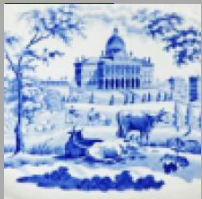

Date

1820-1846

Dimensions

- Diameter: 6.00 in (15.24 cm)
- Height: 1.00 in (2.54 cm)

Maker

Enoch Wood & Sons

Maker's Mark:

Printed

[enlarge](#) [+]

Description:

An earthenware shallow dish printed in blue with the named view Kirkstall Abbey, Yorkshire. This scene was also printed on a 6 inch plate. Printed title mark and impressed maker's mark.

[BACK TO CATALOG INDEX](#)

Printing in a single color on earthenware and stoneware 1820-1850

[View All](#)

Landscapes and Waterscapes

[View All](#)

Grapevine Border - Enoch Wood & Sons

[View All](#)

Examples by Maker