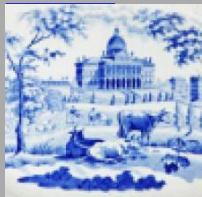

## Description:

An earthenware plate printed in blue with the named view Cashibury, Hertfordshire. This scene was also printed on a leaf-shaped dish. Printed title mark and impressed maker's mark. The source print for this pattern is from John Preston Neale's Views of the Seats of Noblemen and Gentlemen in England and Wales, Scotland and

Ireland (shown below).

[BACK TO CATALOG INDEX](#)

Printing in a single color on earthenware and stoneware 1820-1850

[View All](#)

Landscapes and Waterscapes

[View All](#)

Grapevine Border - Enoch Wood & Sons