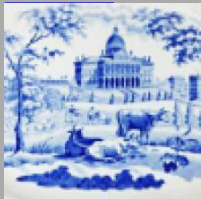

[enlarge](#) [+]

Description:

A large earthenware platter printed in purple in the Warwick Vase pattern. It is part of a series that varies slightly on nearly every size and shape. It is printed in more than one color including pink, purple and brown. The Warwick Vase pattern commemorates the Greek vase whose ruins were found in Italy in the 2nd century AD.

The pieces were subsequently moved

[expand](#) [+]

BACK TO CATALOG INDEX

Printing in a single color on earthenware and stoneware 1820-1850

[View All](#)

Landscapes and Waterscapes

[View All](#)

Examples by Maker