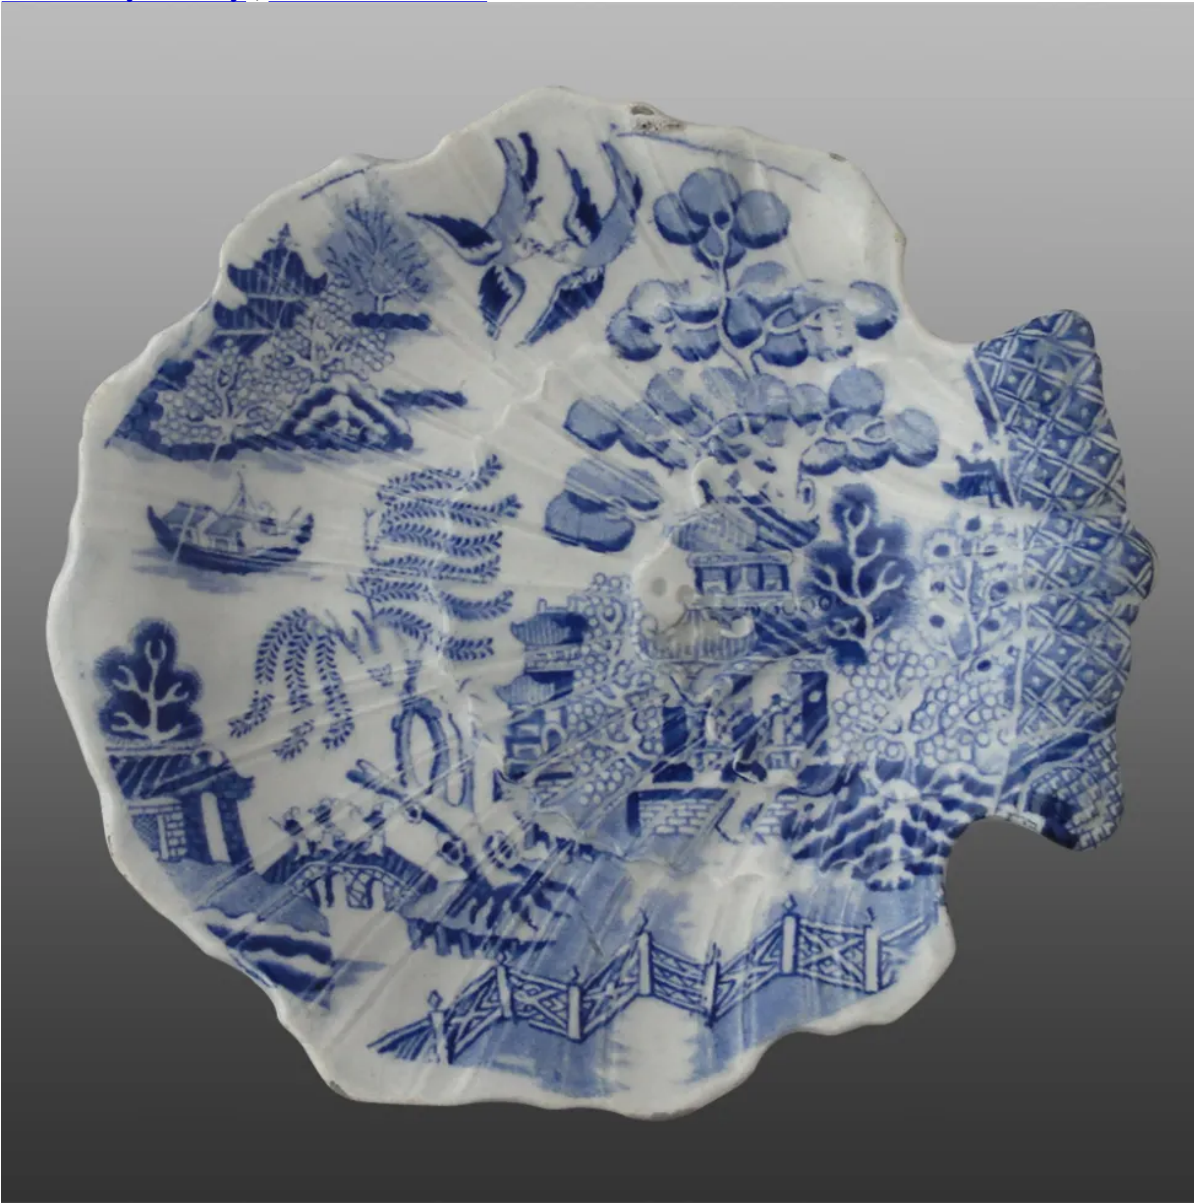

[View PDF](#)

[Underglaze](#)

Printing in a single color on earthenware and stoneware 1820-1850

[Add to My Gallery](#) | [Create an Album](#)

Shape Type

Dinner & Dessert Wares

Pattern Type

Chinese, Asian and Other Exotic Themes

Date

1822-1850

Dimensions

- Length: 6.00 in (15.24 cm)
- Width: 5.50 in (13.97 cm)

Maker

J Twigg & Co.

Maker's Mark:

Impressed
[enlarge](#) [+]

Description:

An earthenware pickle dish printed in blue in the Standard Willow pattern. Molded shell design and shell shaped.

[BACK TO CATALOG INDEX](#)

Printing in a single color on earthenware and stoneware 1820-1850

[View All](#)

Chinese, Asian and Other Exotic Themes

[View All](#)

Examples by Maker

[View All](#)

Print Type Indexd

[View All](#)