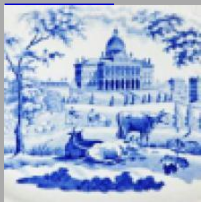

Shape Type

Dinner & Dessert Wares  
Pattern Type  
Landscapes and Waterscapes  
Date  
1820 - 1846  
Dimensions

- Length: 9.00 in (22.86 cm)
- Width: 9.00 in (22.86 cm)

Maker  
Enoch Wood & Sons

**Maker's Mark:**

Printed  
[enlarge](#) [+]

**Description:**

A square earthenware serving dish printed in blue with the pattern name Bedfords Essex printed on the reverse. The view is based on a print from John Preston Neale's *Views of the Seats of Noblemen and Gentlemen in England and Wales, Scotland and Ireland*. This estate north of Romford in Essex was bought by John Heaton in the late 18th century. He had the *expand* [+]

[BACK TO CATALOG INDEX](#)

Printing in a single color on earthenware and stoneware 1820-1850

[View All](#)

Landscapes and Waterscapes

[View All](#)

Grapevine Border - Enoch Wood & Sons

[View All](#)

Examples by Maker