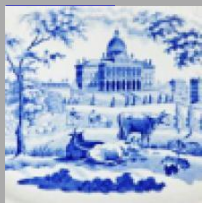

[View PDF](#)

Underglaze

Printing in a single color on earthenware and stoneware 1820-1850

[Add to My Gallery](#) | [Create an Album](#)

Additional Image:

[enlarge](#) [\[+\]](#)

A side view of the compote printed with a different scene from the series reveals the molded handles and base.

Shape Type

Dinner & Dessert Wares
Pattern Type
Landscapes and Waterscapes
Date
1830 - 1841
Dimensions

- Diameter: 9.00 in (22.86 cm)

Maker
John Ridgway

Description:

A large earthenware compote very well printed with views from the Pomerania series. This is one of many scenes in John Ridgway's series. Another view is seen on the side view below. Most pieces in this series were marked with the name, but the example shown here was not.

[BACK TO CATALOG INDEX](#)

Printing in a single color on earthenware and stoneware 1820-1850

[View All](#)

Landscapes and Waterscapes

[View All](#)

Examples by Maker

[View All](#)

Print Type Indexd