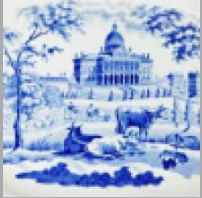

Landscapes and Waterscapes

[View All](#)